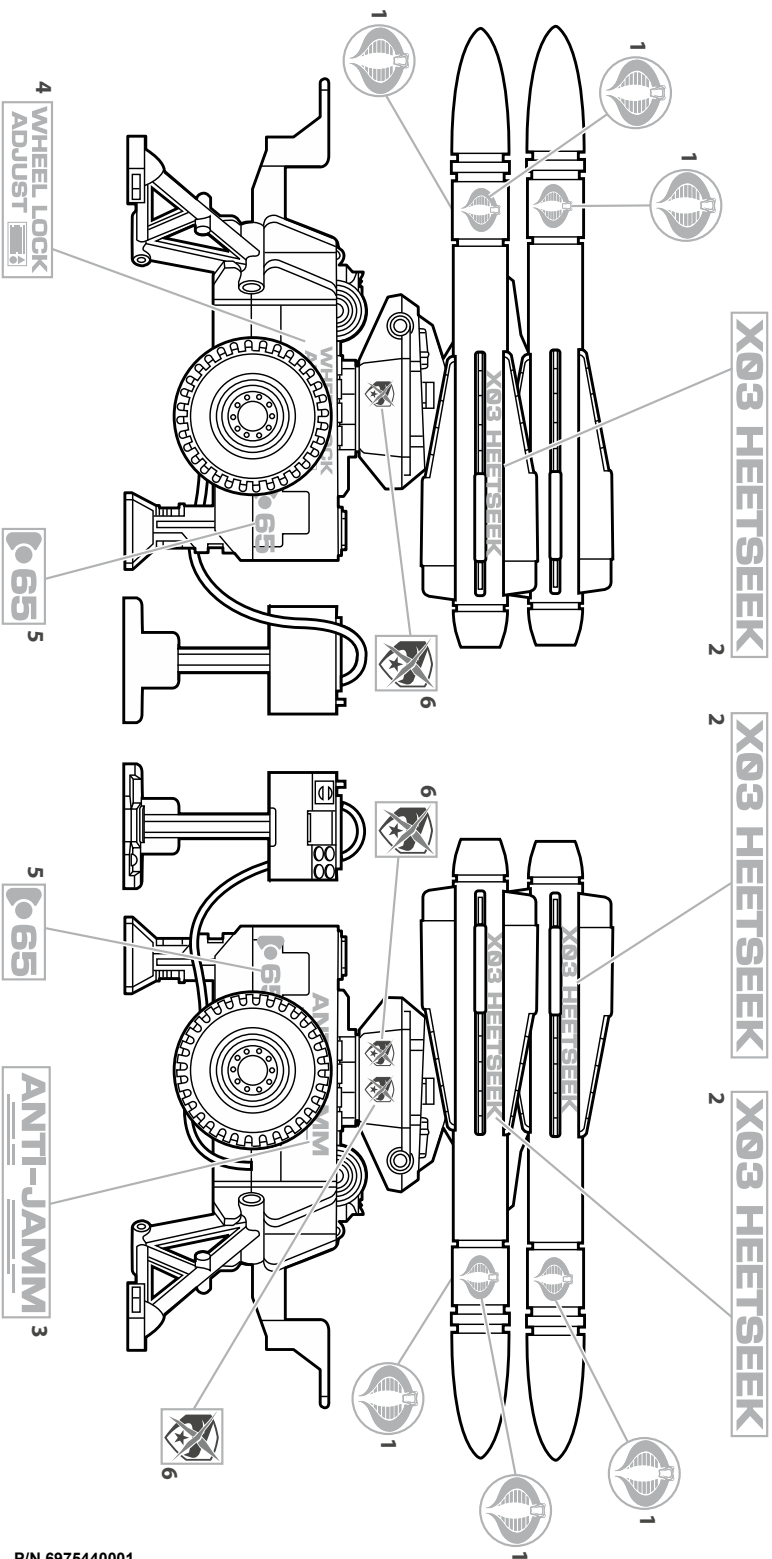

G.I. JOE

THE RISE OF COBRA™

WARNING:

CHOKING HAZARD-Small parts.
Not for children under 3 years.

AGES 4+

91716/91712 Asst.

HEETSEEK MISSILE SYSTEM

- 1) HYDRAULICALLY OPERATED OUTRIGGERS
- 2) RETRACTABLE STABILIZER LEGS
- 3) MISSILE TRACKING DISPLAYS
- 4) TURRET ROTATOR DRIVE MECHANISM
- 5) ELECTRONIC GUIDANCE INFORMATION INPUT SYSTEM
- 6) RADAR HOUSING
- 7) EMERGENCY MEDICAL AID EQUIPMENT
- 8) FIELD REPAIR KIT
- 9) UNIVERSAL TWO HITCH
- 10) MAIN ROTATIONAL TURRET
- 11) AUTOMATIC FIRE-EXTINGUISHING SYSTEM
- 12) INFRARED-GUIDANCE PHOTOCELL ACTIVATOR
- 13) HEETSEEK HIGH-EXPLOSIVE MISSILES
- 14) COMPUTER-CONTROLLED VERTICAL/HORIZONTAL TRAILING-EDGE STABILIZERS
- 15) CONTROL/DISPLAY PANEL
- 16) REMOTE PROGRAMMING/LAUNCHING CONTROL CONSOLE
- 17) SUPPORT STAND

Peel and apply labels as shown.

Some poses may require hand support. Product and colors may vary. © 2009 Paramount Pictures Corporation. All rights reserved. ® and/or ™ & © 2009 Hasbro. All Rights Reserved. TM & ® denote U.S. Trademarks.