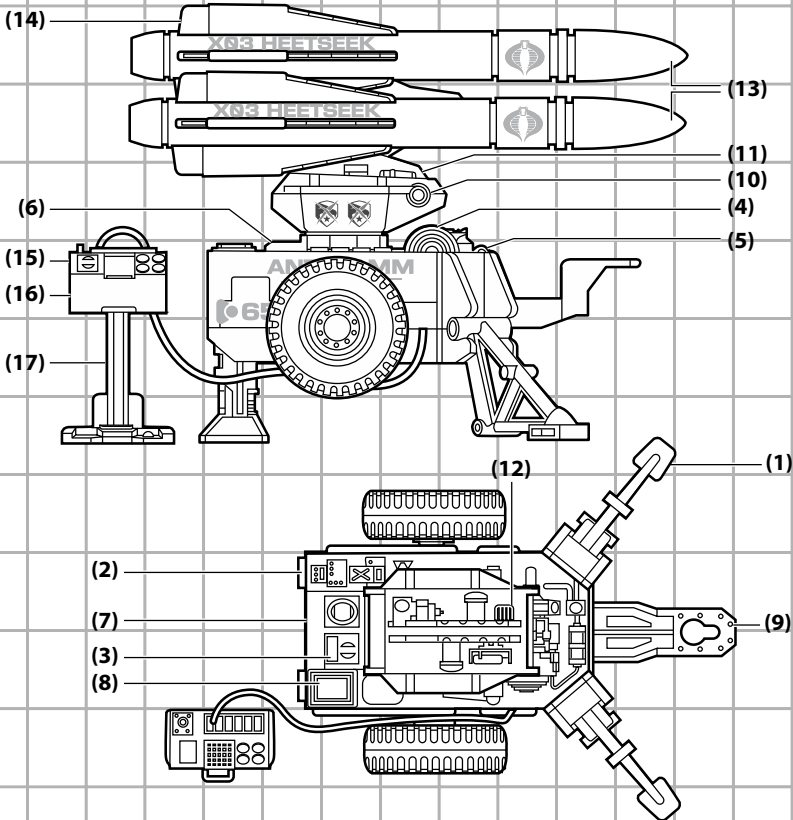

G.I. JOE

THE RISE OF COBRA™

WARNING:

CHOKING HAZARD-Small parts.
Not for children under 3 years.

AGES 4+

91716/91712 Asst.

HEETSEEK MISSILE SYSTEM

- 1) HYDRAULICALLY OPERATED OUTRIGGERS
- 2) RETRACTABLE STABILIZER LEGS
- 3) MISSILE TRACKING DISPLAYS
- 4) TURRET ROTATOR DRIVE MECHANISM
- 5) ELECTRONIC GUIDANCE INFORMATION INPUT SYSTEM
- 6) RADAR HOUSING
- 7) EMERGENCY MEDICAL AID EQUIPMENT
- 8) FIELD REPAIR KIT
- 9) UNIVERSAL TWO HITCH
- 10) MAIN ROTATIONAL TURRET
- 11) AUTOMATIC FIRE-EXTINGUISHING SYSTEM
- 12) INFRARED-GUIDANCE PHOTOCELL ACTIVATOR
- 13) HEETSEEK HIGH-EXPLOSIVE MISSILES
- 14) COMPUTER-CONTROLLED VERTICAL/HORIZONTAL TRAILING-EDGE STABILIZERS
- 15) CONTROL/DISPLAY PANEL
- 16) REMOTE PROGRAMMING/LAUNCHING CONTROL CONSOLE
- 17) SUPPORT STAND